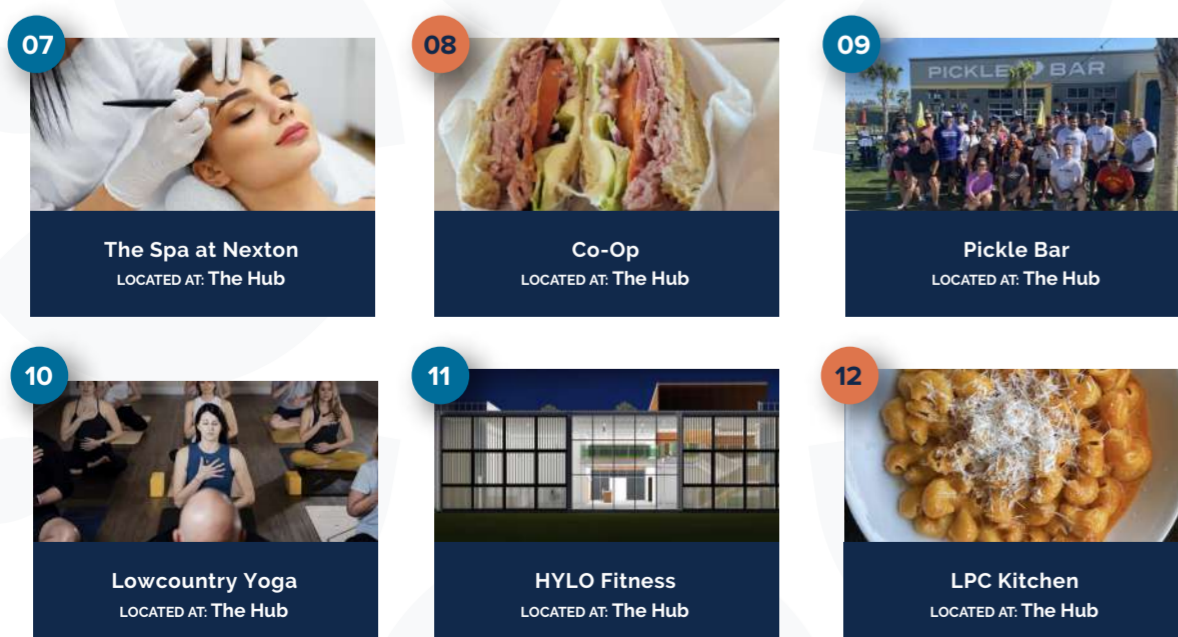

- Legend*
- Schools
 - Restaurants
 - Grocery Stores
 - Fitness
 - Activity Locations
 - Businesses

A One Nexton

B The Hub

C Nexton Square

D Summerville & North Charleston, SC