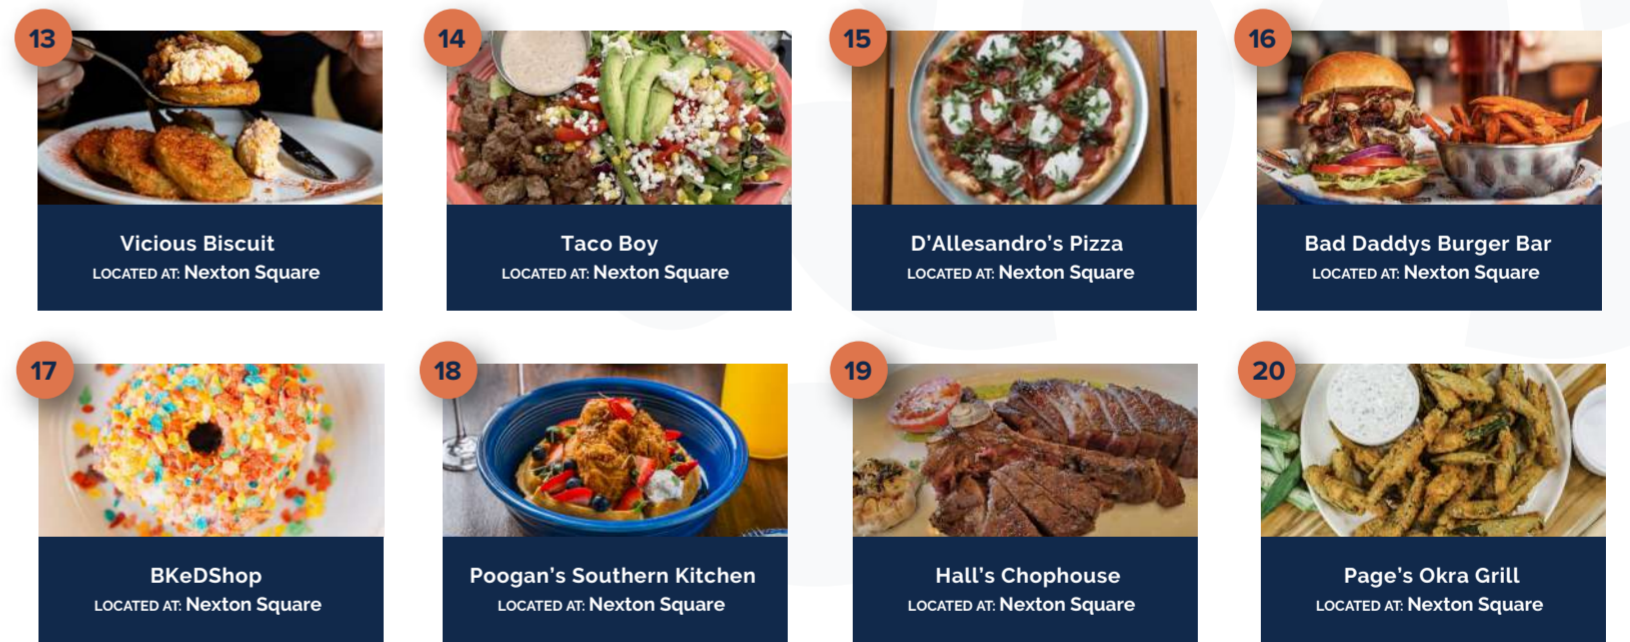

- Legend*
- Schools
 - Restaurants
 - Grocery Stores
 - Fitness
 - Activity Locations
 - Businesses

A One Nexton

B The Hub

C Nexton Square

D Summerville & North Charleston, SC